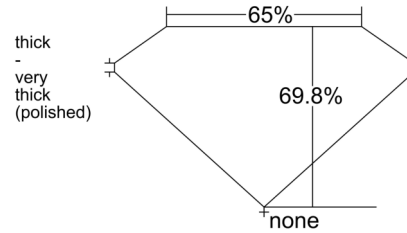

PROPORTIONS

Profile not to actual proportions