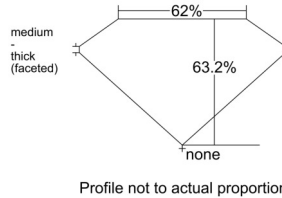

GIA®

FACSIMILE

GIA REPORT 1537775284

Verify this report at GIA.edu

GIA NATURAL DIAMOND DOSSIER®

October 17, 2025
GIA Report Number 1537775284
Shape and Cutting Style ..... Pear Brilliant
Measurements ..... 7.00 x 4.43 x 2.80 mm

GRADING RESULTS

Carat Weight ..... 0.52 carat
Color Grade ..... D
Clarity Grade VS2

ADDITIONAL GRADING INFORMATION

Polish ..... Excellent
Symmetry ..... Very Good
Fluorescence ..... Faint
Clarity Characteristics ..... Crystal
Inscription(s): GIA 1537775284

PROPORTIONS

Profile not to actual proportions

GRADING SCALES

GIA COLOR SCALE		GIA CLARITY SCALE			
COLORLESS	D	VERY VERY SLIGHTLY INCLUDED	FLAWLESS		
	E		INTERNALLY FLAWLESS		
	F		VVS₁		
	NEAR COLORLESS	G	VERY SLIGHTLY INCLUDED	VVS₂	
		H		VS₁	
		FAINT	I	SLIGHTLY INCLUDED	VS₂
			J		SI₁
	K		SI₂		
	LIGHT		L	INCLUDED	I₁
		M	I₂		
N		I₃			
O					
P					
Q					
R					
S