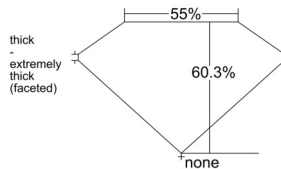

GIA®

FACSIMILE

GIA REPORT 1537764526

Verify this report at GIA.edu

GIA NATURAL DIAMOND DOSSIER®

November 11, 2025
GIA Report Number 1537764526
Shape and Cutting Style ..... Pear Brilliant
Measurements ..... 7.10 x 4.43 x 2.67 mm

GRADING RESULTS

Carat Weight ..... 0.52 carat
Color Grade ..... D
Clarity Grade VS1

ADDITIONAL GRADING INFORMATION

Polish ..... Excellent
Symmetry ..... Very Good
Fluorescence ..... Faint
Clarity Characteristics ..... Crystal, Cloud
Inscription(s): GIA 1537764526

PROPORTIONS

Profile not to actual proportions