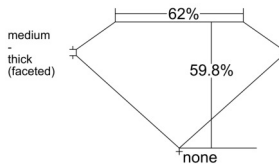

GIA®

FACSIMILE

GIA REPORT 1537749841

Verify this report at GIA.edu

GIA NATURAL DIAMOND DOSSIER®

October 15, 2025
GIA Report Number 1537749841
Shape and Cutting Style ..... Pear Brilliant
Measurements ..... 8.06 x 4.97 x 2.97 mm

GRADING RESULTS

Carat Weight ..... 0.70 carat
Color Grade ..... F
Clarity Grade ..... Internally Flawless

ADDITIONAL GRADING INFORMATION

Polish ..... Excellent
Symmetry ..... Excellent
Fluorescence ..... None
Clarity Characteristics..... Minor Details of Polish
Inscription(s): GIA 1537749841

PROPORTIONS

Profile not to actual proportions

GRADING SCALES

GIA COLOR SCALE		GIA CLARITY SCALE			
COLORLESS	D	VERY VERY SLIGHTLY INCLUDED	FLAWLESS		
	E		INTERNALLY FLAWLESS		
	F		VVS₁		
	G		VVS₂		
	NEAR COLORLESS	H	VERY SLIGHTLY INCLUDED	VS₁	
		I		VS₂	
		FAINT	J	SLIGHTLY INCLUDED	SI₁
			K		SI₂
	L		I₁		
	M		I₂		
VERT LIGHT	N	INCLUDED	I₃		
	O				
	P				
	Q				
	R				
	S				
LIGHT	T				
	U				
	V				
	W				
X					
Y					
Z