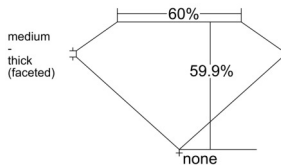

GIA®

FACSIMILE

GIA REPORT 1537735460

Verify this report at GIA.edu

GIA NATURAL DIAMOND DOSSIER®

October 15, 2025
GIA Report Number 1537735460
Shape and Cutting Style ..... Heart Brilliant
Measurements ..... 5.19 x 5.82 x 3.48 mm

GRADING RESULTS

Carat Weight ..... 0.61 carat
Color Grade ..... G
Clarity Grade VS2

ADDITIONAL GRADING INFORMATION

Polish ..... Excellent
Symmetry ..... Very Good
Fluorescence ..... None
Clarity Characteristics..... Cloud, Feather
Inscription(s): GIA 1537735460

PROPORTIONS

Profile not to actual proportions

GRADING SCALES

GIA COLOR SCALE		GIA CLARITY SCALE			
COLORLESS	D	VERY VERY SLIGHTLY INCLUDED	FLAWLESS		
	E		INTERNALLY FLAWLESS		
	F	VERY SLIGHTLY INCLUDED	VVS₁		
	G		VVS₂		
	H		VS₁		
	NEAR COLORLESS	I	SLIGHTLY INCLUDED	VS₂	
		J		SI₁	
		FAINT	K	INCLUDED	SI₂
			L		I₁
			M		I₂
VERT LIGHT	N	INCLUDED	I₃		
	O				
	P				
	Q				
	R				
	S				
LIGHT	T				
	U				
	V				
	W				
	X				
Y					
Z