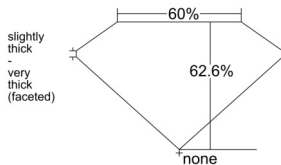

GIA®

FACSIMILE

GIA REPORT 1537719524

Verify this report at GIA.edu

GIA NATURAL DIAMOND DOSSIER®

October 14, 2025
GIA Report Number 1537719524
Shape and Cutting Style ..... Heart Brilliant
Measurements ..... 4.88 x 5.78 x 3.62 mm

GRADING RESULTS

Carat Weight ..... 0.60 carat
Color Grade ..... D
Clarity Grade VS2

ADDITIONAL GRADING INFORMATION

Polish ..... Excellent
Symmetry ..... Excellent
Fluorescence ..... None
Clarity Characteristics ..... Crystal
Inscription(s): GIA 1537719524

PROPORTIONS

Profile not to actual proportions

GRADING SCALES

GIA COLOR SCALE		GIA CLARITY SCALE	
NEAR COLORLESS	D	VERY SLIGHTLY SLEIGHTLY INCLUDED	FLAWLESS
	E		INTERNALLY FLAWLESS
	F		VVS₁
	G		VVS₂
	H		VS₁
	I		VS₂
	J		SI₁
	K		SI₂
	L		I₁
	M		I₂
FAINT	N	INCLUDED	I₃
	O		
	P		
	Q		
VERY LIGHT	R		
	S		
	T		
	U		
LIGHT	V		
	W		
	X		
	Y		
	Z