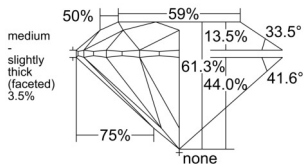

GIA®

FACSIMILE

GIA REPORT

1537685888

Verify this report at GIA.edu

GIA NATURAL DIAMOND DOSSIER®

October 11, 2025
GIA Report Number 1537685888
Shape and Cutting Style ..... Round Brilliant
Measurements ..... 4.36 - 4.39 x 2.68 mm

GRADING RESULTS

Carat Weight ..... 0.31 carat
Color Grade ..... E
Clarity Grade VVS1
Cut Grade ..... Excellent

ADDITIONAL GRADING INFORMATION

Polish ..... Excellent
Symmetry ..... Excellent
Fluorescence ..... Medium Blue
Clarity Characteristics ..... Indented Natural, Feather
Inscription(s): GIA 1537685888

PROPORTIONS

Profile to actual proportions