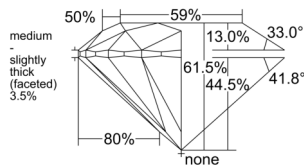

GIA®

FACSIMILE

GIA REPORT 1537492317

Verify this report at GIA.edu

GIA NATURAL DIAMOND DOSSIER®

September 22, 2025
GIA Report Number 1537492317
Shape and Cutting Style ..... Round Brilliant
Measurements ..... 4.39 - 4.42 x 2.71 mm

GRADING RESULTS

Carat Weight ..... 0.32 carat
Color Grade ..... G
Clarity Grade VVS1
Cut Grade ..... Excellent

ADDITIONAL GRADING INFORMATION

Polish ..... Excellent
Symmetry ..... Excellent
Fluorescence ..... Medium Blue
Clarity Characteristics ..... Pinpoint, Feather
Inscription(s): GIA 1537492317

PROPORTIONS

Profile to actual proportions