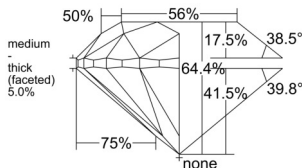

GIA®

FACSIMILE

GIA REPORT 1537453677

Verify this report at GIA.edu

GIA NATURAL DIAMOND DOSSIER®

September 16, 2025
GIA Report Number 1537453677
Shape and Cutting Style ..... Round Brilliant
Measurements ..... 4.93 - 4.96 x 3.19 mm

GRADING RESULTS

Carat Weight ..... 0.50 carat
Color Grade L
Clarity Grade VS2
Cut Grade ..... Very Good

ADDITIONAL GRADING INFORMATION

Polish ..... Excellent
Symmetry ..... Excellent
Fluorescence ..... None
Clarity Characteristics..... Crystal, Cloud, Needle, Feather
Inscription(s): GIA 1537453677

PROPORTIONS

GRADING SCALES

GIA COLOR SCALE

COLORLESS	D
	E
	F
	G
	H
	I
	J
NEAR COLORLESS	K
	L
FAIN	M
	N
	O
	P
VERY LIGHT	Q
	R
	S
	T
	U
	V
	W
	X
	Y
LIGHT	Z

GIA CLARITY SCALE

FLAWLESS	VERY VERY SLIGHTLY INCLUDED	VVS₁	
			VVS₂
INTERNALLY FLAWLESS	VERY SLIGHTLY INCLUDED	VS₁	
		VS₂	
SLIGHTLY INCLUDED	INCLUDED	I₁	
		I₂	
		I₃	

GIA CUT SCALE

EXCELLENT
VERY GOOD
GOOD
FAIR
POOR