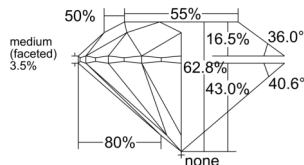

GIA®

FACSIMILE

GIA REPORT 1537377424

Verify this report at GIA.edu

GIA NATURAL DIAMOND DOSSIER®

September 11, 2025
GIA Report Number 1537377424
Shape and Cutting Style ..... Round Brilliant
Measurements ..... 5.99 - 6.04 x 3.78 mm

GRADING RESULTS

Carat Weight ..... 0.84 carat
Color Grade ..... F
Clarity Grade VVS2
Cut Grade ..... Excellent

ADDITIONAL GRADING INFORMATION

Polish ..... Excellent
Symmetry ..... Excellent
Fluorescence ..... None
Clarity Characteristics..... Cloud, Pinpoint, Feather
Inscription(s): GIA 1537377424

PROPORTIONS

Profile to actual proportions

GRADING SCALES

GIA COLOR SCALE

COLOURLESS	D
	E
	F
	G
	H
	I
	J
NEAR COLOURLESS	K
	L
Faint	M
	N
	O
	P
	Q
	R
	S
	T
	U
	V
	W
	X
	Y
Light	Z

GIA CLARITY SCALE

FLAWLESS	VERY VERY SLIGHTLY INCLUDED	VVS₁	
			VVS₂
INTERNALLY FLAWLESS	VERY SLIGHTLY INCLUDED	VS₁	
		VS₂	
SLIGHTLY INCLUDED	SLIGHTLY INCLUDED	SI₁	
		SI₂	
INCLUDED	INCLUDED	I₁	
		I₂	
		I₃	

GIA CUT SCALE

EXCELLENT	VERY GOOD	GOOD	FAIR	POOR