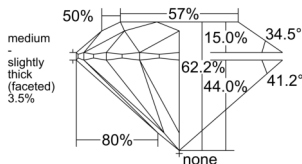

GIA®

FACSIMILE

GIA REPORT 1537314553

Verify this report at GIA.edu

GIA NATURAL DIAMOND DOSSIER®

September 10, 2025
GIA Report Number 1537314553
Shape and Cutting Style ..... Round Brilliant
Measurements ..... 5.24 - 5.26 x 3.27 mm

GRADING RESULTS

Carat Weight ..... 0.55 carat
Color Grade ..... H
Clarity Grade VVS1
Cut Grade ..... Excellent

ADDITIONAL GRADING INFORMATION

Polish ..... Excellent
Symmetry ..... Excellent
Fluorescence ..... Strong Blue
Clarity Characteristics ..... Pinpoint
Inscription(s): GIA 1537314553

PROPORTIONS

GRADING SCALES

GIA COLOR SCALE	GIA CLARITY SCALE	GIA CUT SCALE	
D	FLAWLESS	EXCELLENT	
E	INTERNALLY FLAWLESS		
F		VVS₁	VERY GOOD
G	VVS₂		
H	VS₁	GOOD	
I	VS₂		
J	SI₁	FAIR	
K	SI₂		
L	I₁	POOR	
M			
N			
O	I₂		
P			
Q			
R	I₃		
S			
T			
U			
V			
W			
X			
Y			
Z