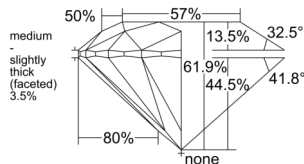

GIA®

FACSIMILE

GIA REPORT 1537298780

Verify this report at gia.edu

GIA NATURAL DIAMOND DOSSIER®

September 04, 2025
GIA Report Number 1537298780
Shape and Cutting Style ..... Round Brilliant
Measurements ..... 5.30 - 5.33 x 3.29 mm

GRADING RESULTS

Carat Weight ..... 0.56 carat
Color Grade ..... E
Clarity Grade S11
Cut Grade ..... Excellent

ADDITIONAL GRADING INFORMATION

Polish ..... Excellent
Symmetry ..... Excellent
Fluorescence ..... Very Strong Blue
Clarity Characteristics..... Feather, Crystal, Cloud
Inspection(s): GIA 1537298780

PROPORTIONS

Profile to actual proportions