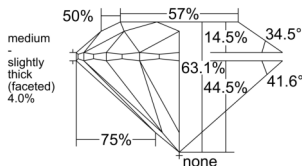

GIA®

FACSIMILE

GIA REPORT 1537290353

Verify this report at GIA.edu

GIA NATURAL DIAMOND DOSSIER®

September 03, 2025
GIA Report Number 1537290353
Shape and Cutting Style ..... Round Brilliant
Measurements ..... 5.37 - 5.41 x 3.40 mm

GRADING RESULTS

Carat Weight ..... 0.60 carat
Color Grade ..... F
Clarity Grade VS2
Cut Grade ..... Excellent

ADDITIONAL GRADING INFORMATION

Polish ..... Excellent
Symmetry ..... Excellent
Fluorescence ..... None
Clarity Characteristics ..... Cloud, Crystal
Inscription(s): GIA 1537290353

PROPORTIONS

Profile to actual proportions