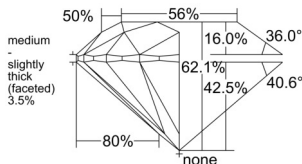

GIA®

FACSIMILE

GIA REPORT 1537248986

Verify this report at GIA.edu

GIA NATURAL DIAMOND DOSSIER®

August 29, 2025
GIA Report Number 1537248986
Shape and Cutting Style ..... Round Brilliant
Measurements ..... 5.25 - 5.27 x 3.26 mm

GRADING RESULTS

Carat Weight ..... 0.56 carat
Color Grade ..... H
Clarity Grade VVS1
Cut Grade ..... Excellent

ADDITIONAL GRADING INFORMATION

Polish ..... Excellent
Symmetry ..... Excellent
Fluorescence ..... Faint
Clarity Characteristics ..... Pinpoint
Inscription(s): GIA 1537248986

PROPORTIONS

Profile to actual proportions

GRADING SCALES

GIA COLOR SCALE

COLORLESS	D
	E
	F
	G
	H
	I
	J
NEAR COLORLESS	K
	L
	M
	N
	O
	P
	R
	S
	T
	U
	V
	W
	X
	Y
LIGHT	Z

GIA CLARITY SCALE

FLAWLESS	INTERNAL FLAWLESS	
		FLAWLESS
VERY VERY SLIGHTLY INCLUDED	VVS₁	
	VVS₂	
VERY SLIGHTLY INCLUDED	VS₁	
	VS₂	
SLIGHTLY INCLUDED	SI₁	
	SI₂	
INCLUDED	I₁	
	I₂	
	I₃	

GIA CUT SCALE

EXCELLENT
VERY GOOD
GOOD
FAIR
POOR