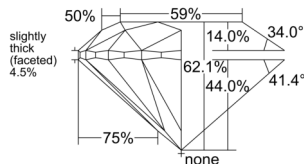

GIA®

FACSIMILE

GIA NATURAL DIAMOND DOSSIER®

August 29, 2025
GIA Report Number 1537232639
Shape and Cutting Style ..... Round Brilliant
Measurements ..... 5.05 - 5.08 x 3.14 mm

GRADING RESULTS

Carat Weight ..... 0.50 carat
Color Grade L
Clarity Grade S11
Cut Grade ..... Excellent

ADDITIONAL GRADING INFORMATION

Polish ..... Excellent
Symmetry ..... Excellent
Fluorescence ..... Faint
Clarity Characteristics ..... Crystal, Cloud
Inscription(s): GIA 1537232639

GIA REPORT 1537232639

Verify this report at GIA.edu

PROPORTIONS

Profile to actual proportions