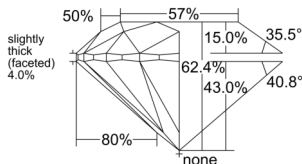

GIA®

FACSIMILE

GIA REPORT 1537139157

Verify this report at GIA.edu

GIA NATURAL DIAMOND DOSSIER®

August 20, 2025
GIA Report Number 1537139157
Shape and Cutting Style ..... Round Brilliant
Measurements ..... 5.89 - 5.93 x 3.68 mm

GRADING RESULTS

Carat Weight ..... 0.80 carat
Color Grade ..... G
Clarity Grade VS1
Cut Grade ..... Excellent

ADDITIONAL GRADING INFORMATION

Polish ..... Excellent
Symmetry ..... Excellent
Fluorescence ..... None
Clarity Characteristics ..... Cloud, Needle
Inscription(s): GIA 1537139157

PROPORTIONS

Profile to actual proportions