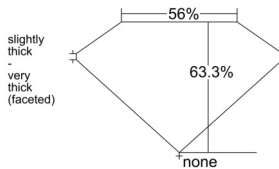

GIA®

FACSIMILE

GIA REPORT 1537138975

Verify this report at GIA.edu

GIA NATURAL DIAMOND DOSSIER®

August 14, 2025
GIA Report Number 1537138975
Shape and Cutting Style ..... Marquise Brilliant
Measurements ..... 7.82 x 4.23 x 2.68 mm

GRADING RESULTS

Carat Weight ..... 0.50 carat
Color Grade ..... G
Clarity Grade VS1

ADDITIONAL GRADING INFORMATION

Polish ..... Excellent
Symmetry ..... Excellent
Fluorescence ..... None
Clarity Characteristics ..... Feather, Pinpoint
Inscription(s): GIA 1537138975

PROPORTIONS

Profile not to actual proportions

GRADING SCALES

GIA COLOR SCALE		GIA CLARITY SCALE		
NEAR COLORLESS	D	VERY VERY SLIGHTLY INCLUDED	FLAWLESS	
	E		INTERNALLY FLAWLESS	
	F	VERY SLIGHTLY INCLUDED	VVS₁	
	G		VVS₂	
	H		VS₁	
	FAINT	I	SLIGHTLY INCLUDED	VS₂
		J		SI₁
		K	INCLUDED	SI₂
		L		I₁
		M		I₂
VERT LIGHT		N	INCLUDED	I₃
		O		
		P		
	Q			
	R			
	S			
LIGHT	T			
	U			
	V			
	W			
X				
Y				
Z