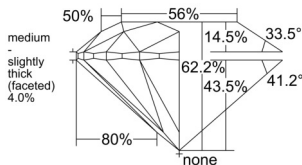

GIA®

FACSIMILE

GIA REPORT 1537086554

Verify this report at GIA.edu

GIA NATURAL DIAMOND DOSSIER®

August 11, 2025
GIA Report Number 1537086554
Shape and Cutting Style ..... Round Brilliant
Measurements ..... 4.76 - 4.78 x 2.97 mm

GRADING RESULTS

Carat Weight ..... 0.41 carat
Color Grade ..... G
Clarity Grade VVS2
Cut Grade ..... Excellent

ADDITIONAL GRADING INFORMATION

Polish ..... Excellent
Symmetry ..... Excellent
Fluorescence ..... None
Clarity Characteristics..... Feather, Cloud, Pinpoint
Inscription(s): GIA 1537086554

PROPORTIONS

GRADING SCALES

GIA COLOR SCALE	GIA CLARITY SCALE	GIA CUT SCALE	
D	FLAWLESS	EXCELLENT	
E	INTERNALLY FLAWLESS		
F		VVS₁	VERY GOOD
G	VVS₂		
H	VS₁	GOOD	
I	VS₂		
J	SI₁	FAIR	
K	SI₂		
L	I₁	POOR	
M	I₂		
N	I₃		
O			
P			
Q			
R			
S			
T			
U			
V			
W			
X			
Y			
Z