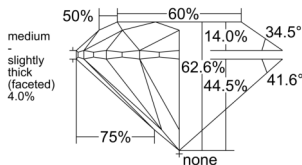

GIA®

FACSIMILE

GIA REPORT 1537058851

Verify this report at GIA.edu

GIA NATURAL DIAMOND DOSSIER®

August 08, 2025
GIA Report Number 1537058851
Shape and Cutting Style ..... Round Brilliant
Measurements ..... 5.88 - 5.91 x 3.69 mm

GRADING RESULTS

Carat Weight ..... 0.80 carat
Color Grade I
Clarity Grade VVS2
Cut Grade ..... Excellent

ADDITIONAL GRADING INFORMATION

Polish ..... Excellent
Symmetry ..... Excellent
Fluorescence ..... Faint
Clarity Characteristics..... Pinpoint, Indented Natural, Natural
Inspection(s): GIA 1537058851

PROPORTIONS

Profile to actual proportions

GRADING SCALES

GIA COLOR SCALE	GIA CLARITY SCALE	GIA CUT SCALE
COLORESS	FLAWLESS	EXCELLENT
D	FLAWLESS	
E	INTERNALLY FLAWLESS	VERY GOOD
F	VVS₁	
G	VVS₂	GOOD
H	VS₁	
I	VS₂	FAIR
J	SI₁	
K	SI₂	POOR
L	I₁	
M	I₂	
N	I₃	
O		
P		
Q		
R		
S		
T		
U		
V		
W		
X		
Y		
Z