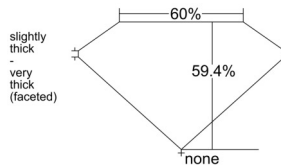

GIA®

FACSIMILE

GIA REPORT 1535992808

Verify this report at GIA.edu

GIA NATURAL DIAMOND DOSSIER®

November 14, 2025
GIA Report Number 1535992808
Shape and Cutting Style ..... Heart Brilliant
Measurements ..... 5.74 x 6.68 x 3.97 mm

GRADING RESULTS

Carat Weight ..... 0.90 carat
Color Grade ..... G
Clarity Grade VS2

ADDITIONAL GRADING INFORMATION

Polish ..... Excellent
Symmetry ..... Very Good
Fluorescence ..... Faint
Clarity Characteristics ..... Crystal
Inscription(s): GIA 1535992808

PROPORTIONS

Profile not to actual proportions

GRADING SCALES

GIA COLOR SCALE		GIA CLARITY SCALE			
COLORLESS	D	VERY VERY SLIGHTLY INCLUDED	FLAWLESS		
	E		INTERNALLY FLAWLESS		
	F		VVS₁		
	NEAR COLORLESS	G	VVS₂		
		H	VERY SLIGHTLY INCLUDED	VS₁	
		I		VS₂	
		FAINT	J	SLIGHTLY INCLUDED	SI₁
	K		SI₂		
	L		INCLUDED		I₁
	M			I₂	
N	I₃				
VERT LIGHT	O				
	P				
	Q				
	R				
	S				
	T				
	LIGHT	U			
V					
W					
X					
	Y				
	Z