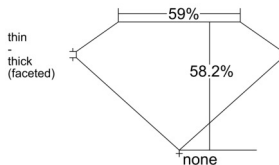

GIA®

FACSIMILE

GIA REPORT 1535991534

Verify this report at GIA.edu

GIA NATURAL DIAMOND DOSSIER®

November 17, 2025
GIA Report Number 1535991534
Shape and Cutting Style ..... Heart Brilliant
Measurements ..... 4.74 x 5.58 x 3.25 mm

GRADING RESULTS

Carat Weight ..... 0.50 carat
Color Grade ..... H
Clarity Grade SI2

ADDITIONAL GRADING INFORMATION

Polish ..... Excellent
Symmetry ..... Very Good
Fluorescence ..... None
Clarity Characteristics ..... Feather, Crystal, Cloud
Inscription(s): GIA 1535991534

PROPORTIONS

Profile not to actual proportions

GRADING SCALES

GIA COLOR SCALE		GIA CLARITY SCALE			
COLORLESS	D	VERY VERY SLIGHTLY INCLUDED	FLAWLESS		
	E		INTERNALLY FLAWLESS		
	F	VERY SLIGHTLY INCLUDED	VVS₁		
	G		VVS₂		
	H		VS₁		
	NEAR COLORLESS	I	SLIGHTLY INCLUDED	VS₂	
		J		SI₁	
		FAINT	K	INCLUDED	SI₂
			L		I₁
			M		I₂
VERT LIGHT	N	INCLUDED	I₃		
	O				
	P				
	Q				
	R				
LIGHT	S				
	T				
	U				
	V				
	W				
	X				
	Y				
	Z