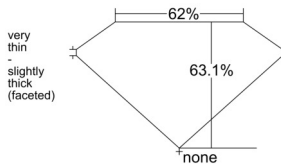

GIA®

FACSIMILE

GIA REPORT 1535984143

Verify this report at GIA.edu

GIA NATURAL DIAMOND DOSSIER®

November 17, 2025
GIA Report Number 1535984143
Shape and Cutting Style ..... Oval Brilliant
Measurements ..... 6.73 x 4.77 x 3.01 mm

GRADING RESULTS

Carat Weight ..... 0.60 carat
Color Grade I
Clarity Grade SI2

ADDITIONAL GRADING INFORMATION

Polish ..... Excellent
Symmetry ..... Good
Fluorescence ..... None
Clarity Characteristics ..... Crystal, Feather
Inscription(s): GIA 1535984143

PROPORTIONS

Profile not to actual proportions

GRADING SCALES

GIA COLOR SCALE		GIA CLARITY SCALE		
NEAR COLORLESS	D	VERY VERY SLIGHTLY INCLUDED	FLAWLESS	
	E		INTERNALLY FLAWLESS	
	F	VERY SLIGHTLY INCLUDED	VVS₁	
	G		VVS₂	
	H		VS₁	
	FAINT	I	SLIGHTLY INCLUDED	VS₂
		J		SI₁
		K	INCLUDED	SI₂
		L		I₁
		M		I₂
VERT LIGHT	N	LIGHT	I₃	
	O			
	P			
	Q			
LIGHT	R			
	S			
	T			
	U			
	V			
	W			
	X			
	Y			
	Z