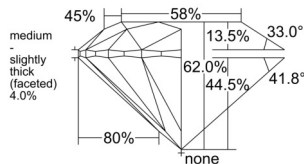

GIA®

FACSIMILE

GIA REPORT 1535980863

Verify this report at GIA.edu

GIA NATURAL DIAMOND DOSSIER®

November 13, 2025
GIA Report Number 1535980863
Shape and Cutting Style ..... Round Brilliant
Measurements ..... 4.31 - 4.33 x 2.68 mm

GRADING RESULTS

Carat Weight ..... 0.30 carat
Color Grade ..... F
Clarity Grade VVS1
Cut Grade ..... Excellent

ADDITIONAL GRADING INFORMATION

Polish ..... Excellent
Symmetry ..... Excellent
Fluorescence ..... None
Clarity Characteristics ..... Cloud, Pinpoint, Feather
Inscription(s): GIA 1535980863

PROPORTIONS

Profile to actual proportions