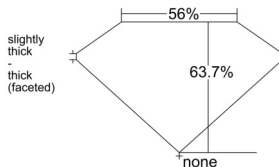

GIA®

FACSIMILE

GIA REPORT 1535978043

Verify this report at GIA.edu

GIA NATURAL DIAMOND DOSSIER®

November 11, 2025
GIA Report Number 1535978043
Shape and Cutting Style ..... Heart Brilliant
Measurements ..... 5.17 x 5.99 x 3.82 mm

GRADING RESULTS

Carat Weight ..... 0.69 carat
Color Grade I
Clarity Grade VS1

ADDITIONAL GRADING INFORMATION

Polish ..... Excellent
Symmetry ..... Excellent
Fluorescence ..... None
Clarity Characteristics ..... Crystal, Feather, Pinpoint
Inscription(s): GIA 1535978043

PROPORTIONS

Profile not to actual proportions

GRADING SCALES

GIA COLOR SCALE		GIA CLARITY SCALE			
COLORLESS	D	VERY VERY SLIGHTLY INCLUDED	FLAWLESS		
	E		INTERNALLY FLAWLESS		
	F	VERY SLIGHTLY INCLUDED	VS₁		
	G		VS₂		
	H		VS₁		
	NEAR COLORLESS	I	SLIGHTLY INCLUDED	VS₂	
		J		SI₁	
		FAINT	K	INCLUDED	SI₂
			L		I₁
			M		I₂
VERT LIGHT	N	INCLUDED	I₃		
	O				
	P				
	Q				
	R				
LIGHT	S				
	T				
	U				
	V				
	W				
X					
Y					
Z