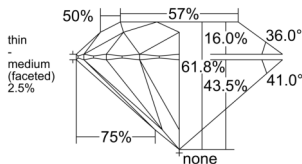

GIA®

FACSIMILE

GIA REPORT 1535971431

Verify this report at GIA.edu

GIA NATURAL DIAMOND DOSSIER®

November 12, 2025
GIA Report Number 1535971431
Shape and Cutting Style ..... Round Brilliant
Measurements ..... 5.29 - 5.32 x 3.28 mm

GRADING RESULTS

Carat Weight ..... 0.56 carat
Color Grade ..... G
Clarity Grade ..... Internally Flawless
Cut Grade ..... Excellent

ADDITIONAL GRADING INFORMATION

Polish ..... Excellent
Symmetry ..... Excellent
Fluorescence ..... None
Clarity Characteristics ..... Minor Details of Polish
Inscription(s): GIA 1535971431

PROPORTIONS

Profile to actual proportions

GRADING SCALES

GIA COLOR SCALE	GIA CLARITY SCALE	GIA CUT SCALE	
COLOREDNESS D	FLAWLESS	EXCELLENT	
E	INTERNALLY FLAWLESS		
F		VVS₁	VERY GOOD
G	VVS₂		
H	VS₁	GOOD	
I	VS₂		
J	SI₁	FAIR	
K	SI₂		
L	I₁	POOR	
M	I₂		
N	I₃		
O			
P			
Q			
R			
S			
T			
U			
V			
W			
X			
Y			
Z