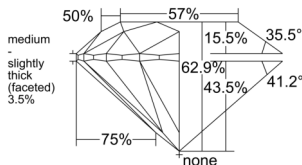

GIA®

FACSIMILE

GIA REPORT 1535967480

Verify this report at GIA.edu

GIA NATURAL DIAMOND DOSSIER®

November 12, 2025
GIA Report Number 1535967480
Shape and Cutting Style ..... Round Brilliant
Measurements ..... 5.36 - 5.39 x 3.38 mm

GRADING RESULTS

Carat Weight ..... 0.60 carat
Color Grade ..... G
Clarity Grade VVS1
Cut Grade ..... Excellent

ADDITIONAL GRADING INFORMATION

Polish ..... Excellent
Symmetry ..... Excellent
Fluorescence ..... Faint
Clarity Characteristics ..... Pinpoint, Feather
Inscription(s): GIA 1535967480

PROPORTIONS

Profile to actual proportions