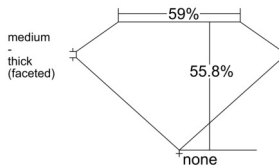

GIA®

FACSIMILE

GIA REPORT 1535963769

Verify this report at GIA.edu

GIA NATURAL DIAMOND DOSSIER®

November 11, 2025
GIA Report Number 1535963769
Shape and Cutting Style ..... Heart Brilliant
Measurements ..... 5.57 x 6.31 x 3.52 mm

GRADING RESULTS

Carat Weight ..... 0.71 carat
Color Grade ..... G
Clarity Grade VS2

ADDITIONAL GRADING INFORMATION

Polish ..... Excellent
Symmetry ..... Excellent
Fluorescence ..... None
Clarity Characteristics ..... Crystal, Feather
Inscription(s): GIA 1535963769

PROPORTIONS

Profile not to actual proportions

GRADING SCALES

GIA COLOR SCALE		GIA CLARITY SCALE	
COLORLESS	D	VERY VERY SLIGHTLY INCLUDED	FLAWLESS
	E		INTERNALLY FLAWLESS
	F		VVS₁
	G		VVS₂
	H		VS₁
	I		VS₂
	J		SI₁
	K		SI₂
	L		I₁
	M		I₂
NEAR COLORLESS	N	SLIGHTLY INCLUDED	I₃
	O		
	P		
	Q		
FAINT	R		
	S		
	T		
	U		
VERT LIGHT	V		
	W		
	X		
	Y		
LIGHT	Z