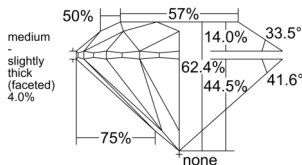

GIA®

FACSIMILE

GIA REPORT 1535951101

Verify this report at GIA.edu

GIA NATURAL DIAMOND DOSSIER®

November 11, 2025
GIA Report Number 1535951101
Shape and Cutting Style ..... Round Brilliant
Measurements ..... 5.66 - 5.70 x 3.55 mm

GRADING RESULTS

Carat Weight ..... 0.70 carat
Color Grade ..... E
Clarity Grade VS2
Cut Grade ..... Excellent

ADDITIONAL GRADING INFORMATION

Polish ..... Excellent
Symmetry ..... Excellent
Fluorescence ..... None
Clarity Characteristics ..... Crystal, Cloud
Inscription(s): GIA 1535951101

PROPORTIONS

Profile to actual proportions

GRADING SCALES

GIA COLOR SCALE	GIA CLARITY SCALE	GIA CUT SCALE	
D	FLAWLESS	EXCELLENT	
E	INTERNALLY FLAWLESS		
F		VVS₁	VERY GOOD
G	VVS₂		
H	VS₁	GOOD	
I	VS₂		
J	SI₁	FAIR	
K	SI₂		
L	I₁	POOR	
M	I₂		
N	I₃		
O			
P			
Q			
R			
S			
T			
U			
V			
W			
X			
Y			
Z