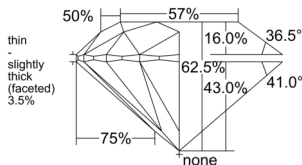

GIA®

FACSIMILE

GIA REPORT 1535930176

Verify this report at GIA.edu

GIA NATURAL DIAMOND DOSSIER®

November 06, 2025
GIA Report Number 1535930176
Shape and Cutting Style ..... Round Brilliant
Measurements ..... 5.05 - 5.08 x 3.16 mm

GRADING RESULTS

Carat Weight ..... 0.50 carat
Color Grade L
Clarity Grade VVS1
Cut Grade ..... Excellent

ADDITIONAL GRADING INFORMATION

Polish ..... Excellent
Symmetry ..... Excellent
Fluorescence ..... Faint
Clarity Characteristics ..... Pinpoint, Feather
Inscription(s): GIA 1535930176

PROPORTIONS

GRADING SCALES

GIA COLOR SCALE	GIA CLARITY SCALE	GIA CUT SCALE
COLOURLESS	FLAWLESS	EXCELLENT
D	INTERNALLY FLAWLESS	
E	VVS₁	VERY GOOD
F		
G	VVS₂	
H	VS₁	GOOD
I		
J	VS₂	
K	SI₁	FAIR
L		
M	SI₂	
N	I₁	POOR
O		
P	I₂	
Q	I₃	
R		
S		
T		
U		
V		
W		
X		
Y		
Z