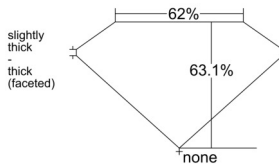

GIA®

FACSIMILE

GIA REPORT 1535929996

Verify this report at GIA.edu

GIA NATURAL DIAMOND DOSSIER®

November 11, 2025
GIA Report Number 1535929996
Shape and Cutting Style ..... Heart Brilliant
Measurements ..... 5.65 x 6.65 x 4.20 mm

GRADING RESULTS

Carat Weight ..... 0.91 carat
Color Grade I
Clarity Grade VVS1

ADDITIONAL GRADING INFORMATION

Polish ..... Excellent
Symmetry ..... Very Good
Fluorescence ..... None
Clarity Characteristics ..... Pinpoint, Feather
Inscription(s): GIA 1535929996

PROPORTIONS

Profile not to actual proportions

GRADING SCALES

GIA COLOR SCALE		GIA CLARITY SCALE			
COLORLESS	D	VERY VERY SLIGHTLY INCLUDED	FLAWLESS		
	E		INTERNALLY FLAWLESS		
	F	VERY SLIGHTLY INCLUDED	VVS₁		
	G		VVS₂		
	H		VS₁		
	NEAR COLORLESS	I	SLIGHTLY INCLUDED	VS₂	
		J		SI₁	
		FAINT	K	INCLUDED	SI₂
			L		I₁
			M		I₂
VERT LIGHT	N	LIGHT	I₃		
	O				
	P				
	Q				
	R