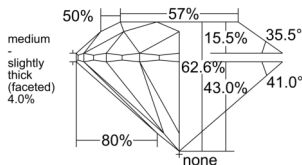

GIA®

FACSIMILE

GIA REPORT 1535929219

Verify this report at GIA.edu

GIA NATURAL DIAMOND DOSSIER®

November 08, 2025
GIA Report Number 1535929219
Shape and Cutting Style ..... Round Brilliant
Measurements ..... 5.15 - 5.18 x 3.23 mm

GRADING RESULTS

Carat Weight ..... 0.53 carat
Color Grade ..... G
Clarity Grade VS1
Cut Grade ..... Excellent

ADDITIONAL GRADING INFORMATION

Polish ..... Excellent
Symmetry ..... Excellent
Fluorescence ..... None
Clarity Characteristics ..... Cloud, Needle
Inscription(s): GIA 1535929219

PROPORTIONS

GRADING SCALES

GIA COLOR SCALE	GIA CLARITY SCALE	GIA CUT SCALE	
D	FLAWLESS	EXCELLENT	
E	INTERNALLY FLAWLESS		
F		VVS₁	VERY GOOD
G	VVS₂		
H	VS₁	GOOD	
I	VS₂		
J	SI₁	FAIR	
K	SI₂		
L	I₁	POOR	
M			
N			
O	I₂		
P			
Q			
R	I₃		
S			
T			
U			
V			
W			
X			
Y			
Z