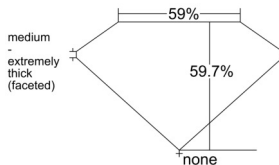

GIA®

FACSIMILE

GIA REPORT 1535893162

Verify this report at GIA.edu

GIA NATURAL DIAMOND DOSSIER®

November 06, 2025
GIA Report Number 1535893162
Shape and Cutting Style ..... Heart Brilliant
Measurements ..... 4.74 x 5.41 x 3.23 mm

GRADING RESULTS

Carat Weight ..... 0.50 carat
Color Grade ..... D
Clarity Grade VVS2

ADDITIONAL GRADING INFORMATION

Polish ..... Very Good
Symmetry ..... Very Good
Fluorescence ..... Faint
Clarity Characteristics ..... Pinpoint, Surface Graining
Inscription(s): GIA 1535893162

PROPORTIONS

Profile not to actual proportions

GRADING SCALES

GIA COLOR SCALE		GIA CLARITY SCALE	
COLORLESS	D	VERY VERY SLIGHTLY INCLUDED	FLAWLESS
	E		INTERNALLY FLAWLESS
	F		VVS₁
	G		VVS₂
	H		VS₁
	I		VS₂
	J		SI₁
	K		SI₂
	L		I₁
	M		I₂
NEAR COLORLESS	N	SLIGHTLY INCLUDED	I₃
	O		
	P		
	Q		
FAINT	R		
	S		
	T		
	U		
VERT LIGHT	V		
	W		
	X		
	Y		
LIGHT	Z