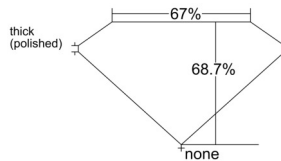

GIA®

FACSIMILE

GIA REPORT 1535888188

Verify this report at GIA.edu

GIA NATURAL DIAMOND DOSSIER®

November 04, 2025
GIA Report Number 1535888188
Shape and Cutting Style ..... Emerald Cut
Measurements ..... 5.73 x 4.33 x 2.97 mm

GRADING RESULTS

Carat Weight ..... 0.70 carat
Color Grade ..... F
Clarity Grade VS1

ADDITIONAL GRADING INFORMATION

Polish ..... Excellent
Symmetry ..... Excellent
Fluorescence ..... None
Clarity Characteristics ..... Crystal, Needle, Pinpoint
Inscription(s): GIA 1535888188

PROPORTIONS

Profile not to actual proportions

GRADING SCALES

GIA COLOR SCALE		GIA CLARITY SCALE			
COLORLESS	D	VERY VERY SLIGHTLY INCLUDED	FLAWLESS		
	E		INTERNALLY FLAWLESS		
	F	VERY SLIGHTLY INCLUDED	VVS₁		
	G		VVS₂		
	H		VS₁		
	NEAR COLORLESS	I	SLIGHTLY INCLUDED	VS₂	
		J		SI₁	
		FAINT	K	INCLUDED	SI₂
			L		I₁
			M		I₂
VERTICALLY LIGHT	N	LIGHT	I₃		
	O				
	P				
	Q				
	R