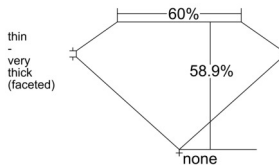

GIA®

FACSIMILE

GIA REPORT 1535879021

Verify this report at GIA.edu

GIA NATURAL DIAMOND DOSSIER®

November 17, 2025
GIA Report Number 1535879021
Shape and Cutting Style ..... Marquise Brilliant
Measurements ..... 9.18 x 4.73 x 2.79 mm

GRADING RESULTS

Carat Weight ..... 0.70 carat
Color Grade ..... D
Clarity Grade SI1

ADDITIONAL GRADING INFORMATION

Polish ..... Excellent
Symmetry ..... Very Good
Fluorescence ..... Faint
Clarity Characteristics ..... Crystal
Inscription(s): GIA 1535879021

PROPORTIONS

Profile not to actual proportions

GRADING SCALES

GIA COLOR SCALE		GIA CLARITY SCALE	
COLORLESS	D	VERY VERY SLIGHTLY INCLUDED	FLAWLESS
	E		INTERNALLY FLAWLESS
	F		VVS₁
	G		VVS₂
	H		VS₁
	I		VS₂
	J		SI₁
	K		SI₂
	L		I₁
	M		I₂
NEAR COLORLESS	N	SLIGHTLY INCLUDED	I₃
	O		
	P		
	Q		
FAINT	R	INCLUDED	
	S		
	T		
	U		
VERT LIGHT	V	INCLUDED	
	W		
	X		
	Y		
LIGHT	Z