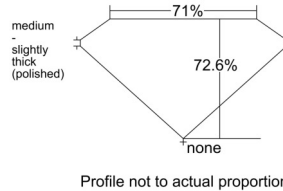

GIA®

FACSIMILE

GIA REPORT 1535863307

Verify this report at GIA.edu

GIA NATURAL DIAMOND DOSSIER®

November 18, 2025
GIA Report Number 1535863307
Shape and Cutting Style ..... **Square Modified Brilliant**
Measurements ..... 4.08 x 4.04 x 2.93 mm

GRADING RESULTS

Carat Weight ..... 0.40 carat
Color Grade ..... E
Clarity Grade VVS1

ADDITIONAL GRADING INFORMATION

Polish ..... Excellent
Symmetry ..... Very Good
Fluorescence ..... Medium Blue
Clarity Characteristics ..... Pinpoint, Feather, Chip
Inscription(s): GIA 1535863307

PROPORTIONS

GRADING SCALES

GIA COLOR SCALE		GIA CLARITY SCALE			
COLORLESS	D	VERY VERY SLIGHTLY INCLUDED	FLAWLESS		
	E		INTERNALLY FLAWLESS		
	F	VERY SLIGHTLY INCLUDED	VVS₁		
	G		VVS₂		
	H		VS₁		
	NEAR COLORLESS	I	SLIGHTLY INCLUDED	VS₂	
		J		SI₁	
		FAINT	K	INCLUDED	SI₂
			L		I₁
			M		I₂
VERT LIGHT	N	LIGHT	I₃		
	O				
	P				
	Q				
	R