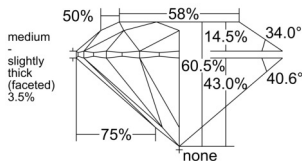

GIA®

FACSIMILE

GIA REPORT 1535854243

Verify this report at GIA.edu

GIA NATURAL DIAMOND DOSSIER®

November 03, 2025
GIA Report Number 1535854243
Shape and Cutting Style ..... Round Brilliant
Measurements ..... 5.44 - 5.47 x 3.30 mm

GRADING RESULTS

Carat Weight ..... 0.60 carat
Color Grade ..... M
Clarity Grade VS2
Cut Grade ..... Excellent

ADDITIONAL GRADING INFORMATION

Polish ..... Excellent
Symmetry ..... Excellent
Fluorescence ..... None
Clarity Characteristics ..... Feather, Crystal, Cloud
Inscription(s): GIA 1535854243

PROPORTIONS

Profile to actual proportions

GRADING SCALES

GIA COLOR SCALE	GIA CLARITY SCALE	GIA CUT SCALE	
D	FLAWLESS	EXCELLENT	
E	INTERNALLY FLAWLESS		
F		VVS₁	VERY GOOD
G	VVS₂		
H	VS₁	GOOD	
I	VS₂		
J	SI₁	FAIR	
K	SI₂		
L	I₁	POOR	
M	I₂		
N	I₃		
O			
P			
Q			
R			
S			
T			
U			
V			
W			
X			
Y			
Z