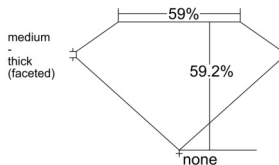

GIA®

FACSIMILE

GIA REPORT 1535803458

Verify this report at GIA.edu

GIA NATURAL DIAMOND DOSSIER®

October 28, 2025
GIA Report Number 1535803458
Shape and Cutting Style ..... Heart Brilliant
Measurements ..... 5.38 x 6.23 x 3.69 mm

GRADING RESULTS

Carat Weight ..... 0.71 carat
Color Grade ..... G
Clarity Grade VS1

ADDITIONAL GRADING INFORMATION

Polish ..... Very Good
Symmetry ..... Excellent
Fluorescence ..... None
Clarity Characteristics..... Crystal, Feather
Inscription(s): GIA 1535803458

PROPORTIONS

Profile not to actual proportions

GRADING SCALES

GIA COLOR SCALE		GIA CLARITY SCALE	
COLORLESS	D	VERY VERY SLIGHTLY INCLUDED	FLAWLESS
	E		INTERNALLY FLAWLESS
	F		VVS₁
	G		VVS₂
	H		VS₁
	I		VS₂
	J		SI₁
	K		SI₂
	L		I₁
	M		I₂
NEAR COLORLESS	N	SLIGHTLY INCLUDED	I₃
	O		
	P		
	Q		
FAINT	R		
	S		
	T		
	U		
VERT LIGHT	V		
	W		
	X		
	Y		
LIGHT	Z