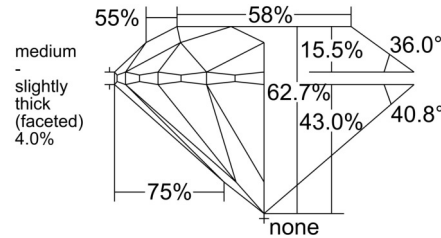

GIA NATURAL DIAMOND GRADING REPORT

 January 21, 2026
 GIA Report Number 1535776064
 Shape and Cutting Style Round Brilliant
 Measurements 6.10 - 6.14 x 3.84 mm

GRADING RESULTS

 Carat Weight 0.90 carat
 Color Grade K
 Clarity Grade VS1
 Cut Grade Excellent

ADDITIONAL GRADING INFORMATION

 Polish Excellent
 Symmetry Excellent
 Fluorescence None
 Inscription(s): GIA 1535776064

PROPORTIONS

Profile to actual proportions

CLARITY CHARACTERISTICS

KEY TO SYMBOLS*

- Crystal

* Red symbols denote internal characteristics (inclusions). Green or black symbols denote external characteristics (blemishes). Diagram is an approximate representation of the diamond, and symbols shown indicate type, position, and approximate size of clarity characteristics. All clarity characteristics may not be shown. Details of finish are not shown.