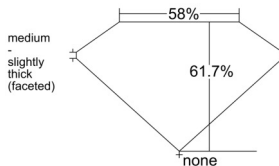

GIA®

FACSIMILE

GIA REPORT 1535754176

Verify this report at GIA.edu

GIA NATURAL DIAMOND DOSSIER®

November 10, 2025
GIA Report Number 1535754176
Shape and Cutting Style ..... Pear Brilliant
Measurements ..... 5.88 x 3.83 x 2.36 mm

GRADING RESULTS

Carat Weight ..... 0.30 carat
Color Grade ..... G
Clarity Grade VS1

ADDITIONAL GRADING INFORMATION

Polish ..... Excellent
Symmetry ..... Very Good
Fluorescence ..... None
Clarity Characteristics ..... Crystal, Needle, Pinpoint
Inscription(s): GIA 1535754176

PROPORTIONS

Profile not to actual proportions

GRADING SCALES

GIA COLOR SCALE		GIA CLARITY SCALE			
COLORLESS	D	VERY VERY SLIGHTLY INCLUDED	FLAWLESS		
	E		INTERNALLY FLAWLESS		
	F	VERY SLIGHTLY INCLUDED	VVS₁		
	G		VVS₂		
	H		VS₁		
	NEAR COLORLESS	I	SLIGHTLY INCLUDED	VS₂	
		J		SI₁	
		FAINT	K	INCLUDED	SI₂
			L		I₁
			M		I₂
VERT LIGHT	N	LIGHT	I₃		
	O				
	P				
	Q				
	R