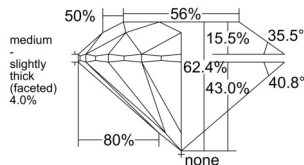

GIA®

FACSIMILE

GIA REPORT 1535731855

Verify this report at GIA.edu

GIA NATURAL DIAMOND DOSSIER®

October 14, 2025
GIA Report Number 1535731855
Shape and Cutting Style ..... Round Brilliant
Measurements ..... 4.32 - 4.35 x 2.71 mm

GRADING RESULTS

Carat Weight ..... 0.31 carat
Color Grade ..... G
Clarity Grade VS2
Cut Grade ..... Excellent

ADDITIONAL GRADING INFORMATION

Polish ..... Excellent
Symmetry ..... Excellent
Fluorescence ..... None
Clarity Characteristics ..... Cloud
Inscription(s): GIA 1535731855

PROPORTIONS

Profile to actual proportions

GRADING SCALES

GIA COLOR SCALE

COLOREDNESS	D
	E
	F
	G
	H
	I
	J
NEAR COLORLESS	K
	L
Faint	M
	N
	O
	P
Very Light	Q
	R
	S
	T
	U
	V
Light	W
	X
	Y
	Z

GIA CLARITY SCALE

FLAWLESS	VERY VERY SLIGHTLY INCLUDED	VS₁	VS₂	VS₁	VS₂	SL₁	SL₂	I₁	I₂	I₃		
											FLAWLESS	INTERNALLY FLAWLESS

GIA CUT SCALE

EXCELLENT
VERY GOOD
GOOD
FAIR
POOR