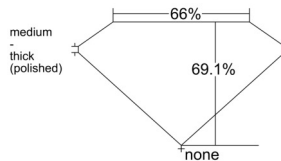

GIA®

FACSIMILE

GIA REPORT 1535685676

Verify this report at GIA.edu

GIA NATURAL DIAMOND DOSSIER®

October 11, 2025
GIA Report Number 1535685676
Shape and Cutting Style ..... Emerald Cut
Measurements ..... 4.39 x 3.23 x 2.23 mm

GRADING RESULTS

Carat Weight ..... 0.31 carat
Color Grade ..... E
Clarity Grade VS1

ADDITIONAL GRADING INFORMATION

Polish ..... Excellent
Symmetry ..... Very Good
Fluorescence ..... Faint
Clarity Characteristics ..... Crystal, Pinpoint
Inscription(s): GIA 1535685676

PROPORTIONS

Profile not to actual proportions

GRADING SCALES

GIA COLOR SCALE		GIA CLARITY SCALE			
COLORLESS	D	VERY VERY SLIGHTLY INCLUDED	FLAWLESS		
	E		INTERNALLY FLAWLESS		
	F	VERY SLIGHTLY INCLUDED	VVS₁		
	G		VVS₂		
	H		VS₁		
	NEAR COLORLESS	I	SLIGHTLY INCLUDED	VS₂	
		J		SI₁	
		FAINT	K	INCLUDED	SI₂
			L		I₁
			M		I₂
VERT LIGHT	N	LIGHT	I₃		
	O				
	P				
	Q				
	R				
	S				
	T