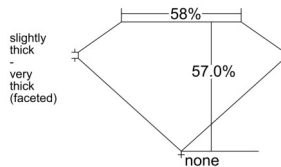

GIA®

FACSIMILE

GIA REPORT 1535684112

Verify this report at GIA.edu

GIA NATURAL DIAMOND DOSSIER®

October 09, 2025
GIA Report Number 1535684112
Shape and Cutting Style ..... Heart Brilliant
Measurements ..... 5.50 x 6.12 x 3.49 mm

GRADING RESULTS

Carat Weight ..... 0.71 carat
Color Grade ..... E
Clarity Grade VS1

ADDITIONAL GRADING INFORMATION

Polish ..... Excellent
Symmetry ..... Excellent
Fluorescence ..... None
Clarity Characteristics ..... Feather
Inscription(s): GIA 1535684112

PROPORTIONS

Profile not to actual proportions

GRADING SCALES

GIA COLOR SCALE		GIA CLARITY SCALE			
COLORLESS	D	VERY VERY SLIGHTLY INCLUDED	FLAWLESS		
	E		INTERNALLY FLAWLESS		
	F		VS₁		
	NEAR COLORLESS	G	VERY SLIGHTLY INCLUDED	VS₂	
		H		VS₁	
		FAINT	I	SLIGHTLY INCLUDED	VS₂
			J		SI₁
	K		SI₂		
	VERT LIGHT		L	INCLUDED	I₁
			M		I₂
N			I₃		
O					
P					
Q					
R					
LIGHT	S				
	T				
	U				
	V				
	W				
	X				
	Y				
	Z