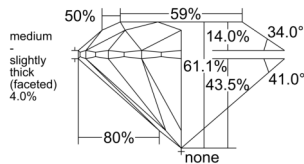

GIA®

FACSIMILE

GIA REPORT 1535655963

Verify this report at GIA.edu

GIA NATURAL DIAMOND DOSSIER®

October 07, 2025
GIA Report Number 1535655963
Shape and Cutting Style ..... Round Brilliant
Measurements ..... 4.46 - 4.49 x 2.73 mm

GRADING RESULTS

Carat Weight ..... 0.33 carat
Color Grade ..... F
Clarity Grade VS1
Cut Grade ..... Excellent

ADDITIONAL GRADING INFORMATION

Polish ..... Excellent
Symmetry ..... Excellent
Fluorescence ..... None
Clarity Characteristics ..... Cloud, Feather
Inscription(s): GIA 1535655963

PROPORTIONS

Profile to actual proportions

GRADING SCALES

GIA COLOR SCALE

COLOURESS	D
	E
	F
	G
	H
	I
	J
NEAR COLOURESS	K
	L
FAIN	M
	N
	O
	P
	R
	S
	T
	U
	V
	W
	X
	Y
LIGHT	Z

GIA CLARITY SCALE

FLAWLESS	INTERNAL FLAWLESS	
		FLAWLESS
VERY VERY SLIGHTLY INCLUDED	VVS₁	
	VVS₂	
VERY SLIGHTLY INCLUDED	VS₁	
	VS₂	
SLIGHTLY INCLUDED	SI₁	
	SI₂	
INCLUDED	I₁	
	I₂	
	I₃	

GIA CUT SCALE

EXCELLENT
VERY GOOD
GOOD
FAIR
POOR