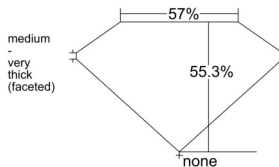

GIA®

FACSIMILE

GIA REPORT 1535603121

Verify this report at GIA.edu

GIA NATURAL DIAMOND DOSSIER®

September 30, 2025
GIA Report Number 1535603121
Shape and Cutting Style ..... Heart Brilliant
Measurements ..... 4.91 x 5.73 x 3.17 mm

GRADING RESULTS

Carat Weight ..... 0.50 carat
Color Grade ..... E
Clarity Grade VS2

ADDITIONAL GRADING INFORMATION

Polish ..... Excellent
Symmetry ..... Good
Fluorescence ..... None
Clarity Characteristics ..... Cloud, Feather, Crystal
Inscription(s): GIA 1535603121

PROPORTIONS

Profile not to actual proportions

GRADING SCALES

GIA COLOR SCALE		GIA CLARITY SCALE	
COLORLESS	D	VERY VERY SLIGHTLY INCLUDED	FLAWLESS
	E		INTERNALLY FLAWLESS
	F		VVS₁
	G		VVS₂
	H		VS₁
	I		VS₂
	J		SI₁
	K		SI₂
	L		I₁
	M		I₂
NEAR COLORLESS	N	SLIGHTLY INCLUDED	I₃
	O		
	P		
	Q		
FAINT	R		
	S		
	T		
	U		
VERY LIGHT	V		
	W		
	X		
	Y		
LIGHT	Z