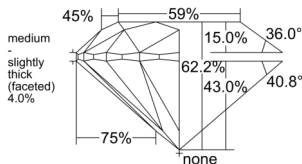

GIA®

FACSIMILE

GIA REPORT 1535580511

Verify this report at GIA.edu

GIA NATURAL DIAMOND DOSSIER®

October 03, 2025
GIA Report Number 1535580511
Shape and Cutting Style ..... Round Brilliant
Measurements ..... 5.97 - 6.01 x 3.73 mm

GRADING RESULTS

Carat Weight ..... 0.83 carat
Color Grade ..... D
Clarity Grade VVS1
Cut Grade ..... Excellent

ADDITIONAL GRADING INFORMATION

Polish ..... Excellent
Symmetry ..... Excellent
Fluorescence ..... None
Clarity Characteristics ..... Pinpoint, Surface Graining
Inscription(s): GIA 1535580511

PROPORTIONS

Profile to actual proportions