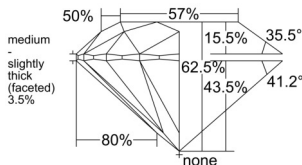

GIA®

FACSIMILE

GIA REPORT 1535540493

Verify this report at GIA.edu

GIA NATURAL DIAMOND DOSSIER®

September 24, 2025
GIA Report Number 1535540493
Shape and Cutting Style ..... Round Brilliant
Measurements ..... 4.26 - 4.29 x 2.67 mm

GRADING RESULTS

Carat Weight ..... 0.30 carat
Color Grade ..... H
Clarity Grade VS1
Cut Grade ..... Excellent

ADDITIONAL GRADING INFORMATION

Polish ..... Excellent
Symmetry ..... Excellent
Fluorescence ..... None
Clarity Characteristics..... Crystal, Cloud, Needle, Pinpoint
Inspection(s): GIA 1535540493

PROPORTIONS

GRADING SCALES

GIA COLOR SCALE	GIA CLARITY SCALE	GIA CUT SCALE
COLOURLESS D	FLAWLESS	EXCELLENT
E	INTERNALLY FLAWLESS	
F	VVS₁	VERY GOOD
G		
H	VVS₂	GOOD
I	VS₁	
J	VS₂	FAIR
K	SI₁	
L	SI₂	POOR
M	I₁	
N	I₂	
O	I₃	
P		
Q		
R		
S		
T		
U		
V		
W		
X		
Y		
Z