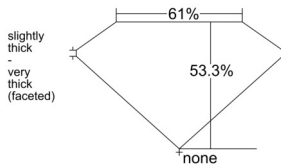

GIA®

FACSIMILE

GIA REPORT 1535398281

Verify this report at GIA.edu

GIA NATURAL DIAMOND DOSSIER®

September 29, 2025
GIA Report Number 1535398281
Shape and Cutting Style ..... Heart Brilliant
Measurements ..... 5.28 x 5.65 x 3.01 mm

GRADING RESULTS

Carat Weight ..... 0.51 carat
Color Grade ..... G
Clarity Grade VVS1

ADDITIONAL GRADING INFORMATION

Polish ..... Excellent
Symmetry ..... Very Good
Fluorescence ..... None
Clarity Characteristics ..... Cloud, Feather
Inscription(s): GIA 1535398281

PROPORTIONS

Profile not to actual proportions

GRADING SCALES

GIA COLOR SCALE		GIA CLARITY SCALE			
COLORLESS	D	VERY VERY SLIGHTLY INCLUDED	FLAWLESS		
	E		INTERNALLY FLAWLESS		
	F		VVS₁		
	G		VVS₂		
	NEAR COLORLESS	H	VERY SLIGHTLY INCLUDED	VS₁	
		I		VS₂	
		FAINT	J	SLIGHTLY INCLUDED	I₁
			K		I₂
	L		I₃		
	M				
N					
O					
VERT LIGHT	P	INCLUDED			
	Q				
	R				
	S				
	T				
	U				
	V				
	W				
LIGHT	X				
	Y				
	Z