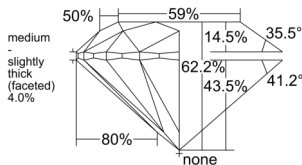

GIA®

FACSIMILE

GIA REPORT 1535362563

Verify this report at GIA.edu

GIA NATURAL DIAMOND DOSSIER®

September 11, 2025
GIA Report Number 1535362563
Shape and Cutting Style ..... Round Brilliant
Measurements ..... 4.25 - 4.29 x 2.66 mm

GRADING RESULTS

Carat Weight ..... 0.30 carat
Color Grade ..... G
Clarity Grade VS1
Cut Grade ..... Excellent

ADDITIONAL GRADING INFORMATION

Polish ..... Excellent
Symmetry ..... Excellent
Fluorescence ..... None
Clarity Characteristics..... Cloud, Crystal, Needle, Pinpoint
Inspection(s): GIA 1535362563

PROPORTIONS

GRADING SCALES

GIA COLOR SCALE	GIA CLARITY SCALE	GIA CUT SCALE	
D	FLAWLESS	EXCELLENT	
E	INTERNALLY FLAWLESS		
F		VVS₁	VERY GOOD
G	VVS₂		
H	VS₁	GOOD	
I	VS₂		
J	SI₁	FAIR	
K	SI₂		
L	I₁	POOR	
M	I₂		
N	I₃		
O			
P			
Q			
R			
S			
T			
U			
V			
W			
X			
Y			
Z