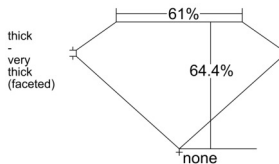

GIA®

FACSIMILE

GIA REPORT 1535357931

Verify this report at GIA.edu

GIA NATURAL DIAMOND DOSSIER®

September 11, 2025
GIA Report Number 1535357931
Shape and Cutting Style ..... Oval Brilliant
Measurements ..... 6.40 x 4.58 x 2.95 mm

GRADING RESULTS

Carat Weight ..... 0.58 carat
Color Grade ..... E
Clarity Grade VS2

ADDITIONAL GRADING INFORMATION

Polish ..... Excellent
Symmetry ..... Very Good
Fluorescence ..... None
Clarity Characteristics ..... Crystal, Feather
Inscription(s): GIA 1535357931

PROPORTIONS

Profile not to actual proportions

GRADING SCALES

GIA COLOR SCALE		GIA CLARITY SCALE			
COLORLESS	D	VERY VERY SLIGHTLY INCLUDED	FLAWLESS		
	E		INTERNALLY FLAWLESS		
	F		VVS₁		
	G		VVS₂		
	NEAR COLORLESS	H	VERY SLIGHTLY INCLUDED	VS₁	
		I		VS₂	
		FAINT	J	SLIGHTLY INCLUDED	I₁
			K		I₂
	L		I₃		
	VERT LIGHT		M	INCLUDED	
N					
O					
P					
Q					
R					
LIGHT	S				
	T				
	U				
	V				
	W				
	Z