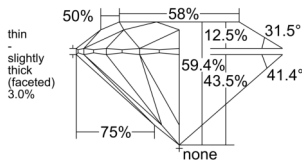

GIA®

FACSIMILE

GIA REPORT 1535350156

Verify this report at GIA.edu

GIA NATURAL DIAMOND DOSSIER®

September 09, 2025
GIA Report Number 1535350156
Shape and Cutting Style ..... Round Brilliant
Measurements ..... 6.07 - 6.11 x 3.62 mm

GRADING RESULTS

Carat Weight ..... 0.80 carat
Color Grade ..... F
Clarity Grade VS1
Cut Grade ..... Excellent

ADDITIONAL GRADING INFORMATION

Polish ..... Excellent
Symmetry ..... Excellent
Fluorescence ..... Strong Blue
Clarity Characteristics..... Crystal, Feather, Pinpoint
Inscription(s): GIA 1535350156

PROPORTIONS

Profile to actual proportions

GRADING SCALES

GIA COLOR SCALE	GIA CLARITY SCALE	GIA CUT SCALE
COLOURLESS	FLAWLESS	EXCELLENT
D	INTERNALLY FLAWLESS	
E	VVS₁	VERY GOOD
F		
G	VVS₂	
H	VS₁	GOOD
I		
J	VS₂	
K	SI₁	FAIR
L		
M	SI₂	
N	I₁	POOR
O		
P	I₂	
Q	I₃	
R		
S		
T		
U		
V		
W		
X		
Y		
Z